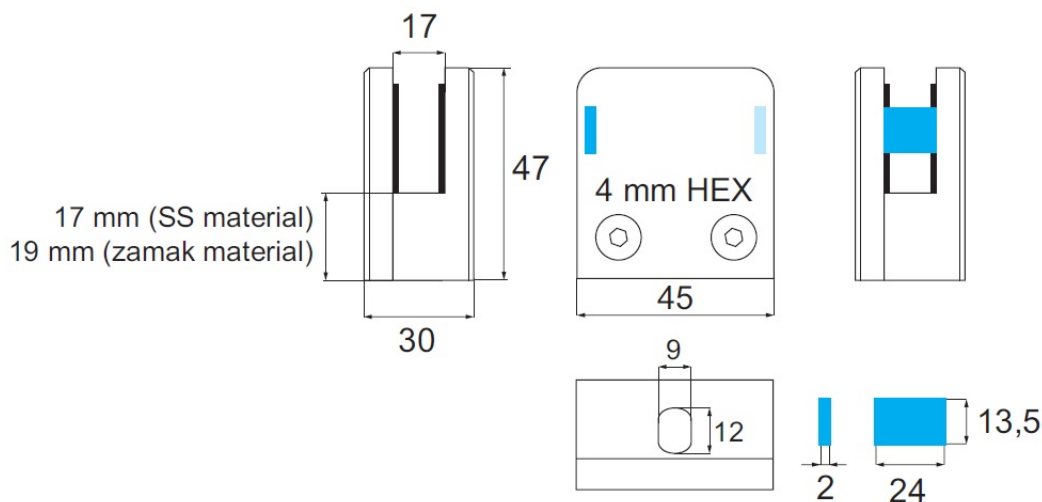

## Description:

Glass Clamp "Square" W/Bottom Plate, Flat, SS304-Brushed, 45x47x30mm, 6,76-12,76mm Glass Thickness, No Safety Pin & No, Cushions

## Item number:

22.10.310-0

Units	Box	Carton	HS Code	Barcode
Pcs.	25	50	8302419000	 5704866083751